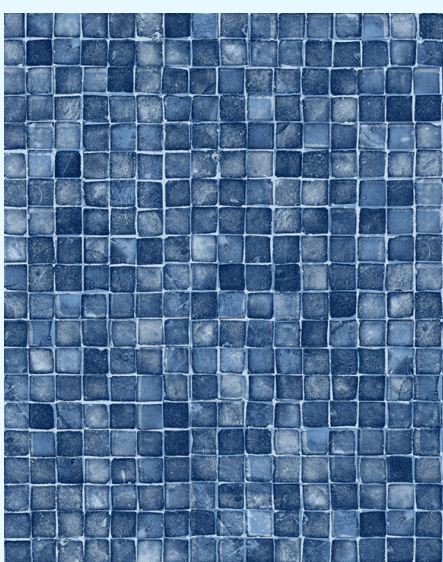

MOSAIC DARK GRAY

Full Print (No Tile Border) 28 mil
Available: In Stock

Sure Step
Available: In Stock

DURANGO

28 mil
Available: In Stock

MOUNTAIN MOSAIC

28 mil
Available: In Stock

20 mil
Available: In Stock

MOSAIC LIGHT BLUE

Full Print (No Tile Border) 28 mil
Available: In Stock

Full Print (No Tile Border) 20 mil
Available: In Stock

Sure Step
Available: In Stock

OCEAN BEACH

28 mil
Available: In Stock

MYSTIC LIGHT BLUE

Full Print (No Tile Border) 28 mil

Available: In Stock

Sure Step

Available: In Stock

MODESTO

28 mil

Available: In Stock

CAYMAN