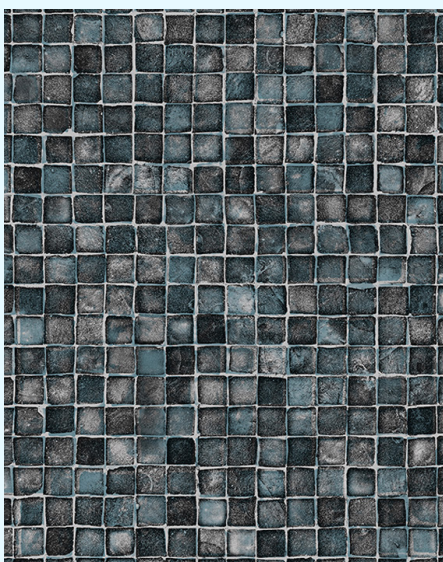

Floor 28 mil (TrueStone)
Available: In Stock

Wall 28 mil (TrueStone)
Available: In Stock

Sure Step
Available: In Stock

MESA

28 mil
Available: In Stock

20 mil
Available: In Stock

SANTA BARBARA

28 mil
Available: In Stock

MOSAIC DARK GRAY

Full Print (No Tile Border) 28 mil
Available: In Stock

Sure Step
Available: In Stock

DURANGO

28 mil
Available: In Stock

MOUNTAIN MOSAIC

28 mil
Available: In Stock

20 mil
Available: In Stock

MOSAIC LIGHT BLUE

Full Print (No Tile Border) 28 mil
Available: In Stock

Full Print (No Tile Border) 20 mil
Available: In Stock

Sure Step
Available: In Stock

OCEAN BEACH

28 mil
Available: In Stock

MYSTIC LIGHT BLUE