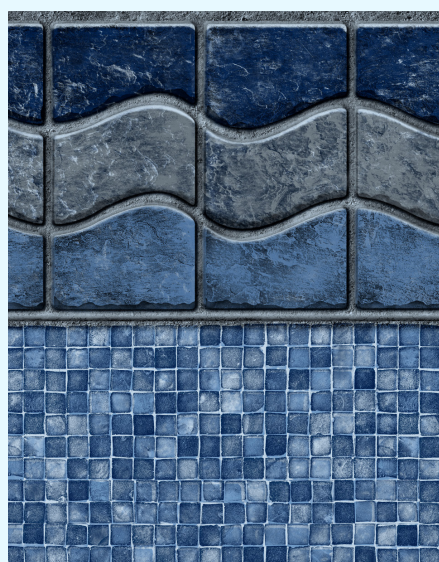

MOSAIC LIGHT BLUE

Full Print (No Tile Border) 28 mil
Available: In Stock

Full Print (No Tile Border) 20 mil
Available: In Stock

Sure Step
Available: In Stock

OCEAN BEACH

28 mil
Available: In Stock

MYSTIC LIGHT BLUE

Full Print (No Tile Border) 28 mil

Available: In Stock

Sure Step

Available: In Stock

MODESTO

28 mil

Available: In Stock

CAYMAN

28 mil

Available: In Stock

POLYNESIAN

Full Print (No Tile Border) 28 mil

Available: In Stock

Sure Step

Available: In Stock

MALIBU