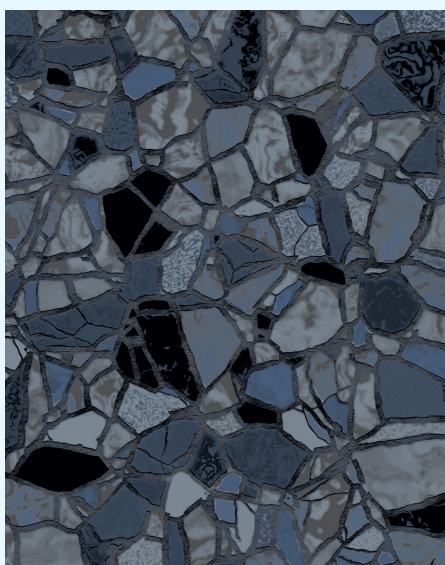

OBSIDIAN

Full Print (No Tile Border) 28 mil

Available: In Stock

Floor 28 mil (TrueStone)

Available: In Stock

Wall 28 mil (TrueStone)

Available: In Stock

Sure Step

Available: In Stock