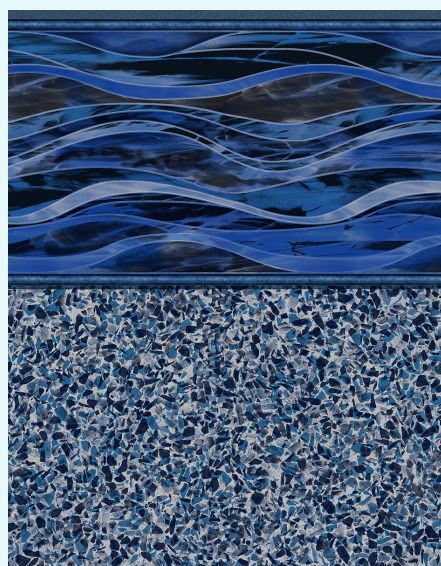

Available: In Stock

Sure Step

Available: In Stock

BARI

28 mil

Available: In Stock

SLATE

Full Print (No Tile Border) 28 mil

Available: In Stock

Sure Step

Available: In Stock

LEON

28 mil

Available: In Stock

SANDSTONE TAN

Full Print (No Tile Border) 28 mil
Available: In Stock